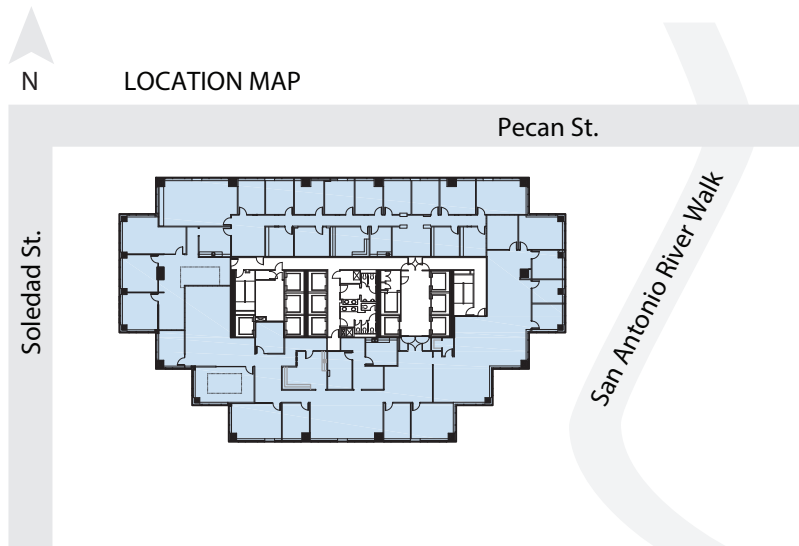

Downtown's Best Address™