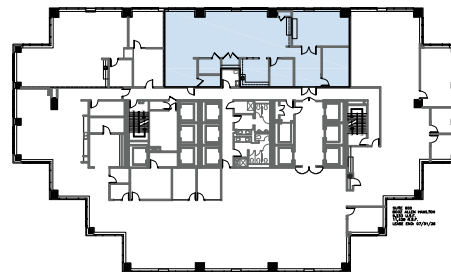

LOCATION MAP

112 E. Pecan St. | Downtown's Best Address™