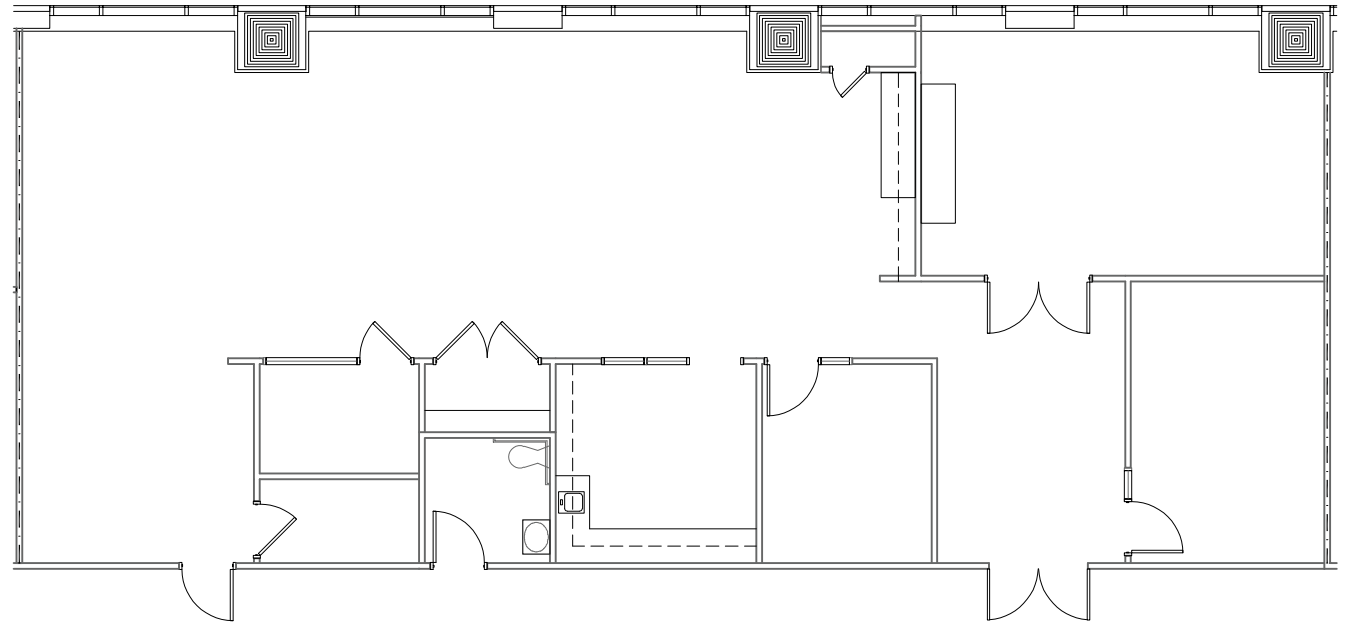

WESTON  
CENTRE

SUITE 640

3,020 RSF

SCHEDULE A  
LEASING TOUR

Hayley Ruggles

210.710.4722

HRuggles@Endurasa.com

SCALE: N.T.S.