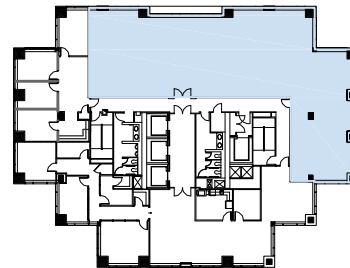

LOCATION MAP

112 E. Pecan St. | Downtown's Best Address™