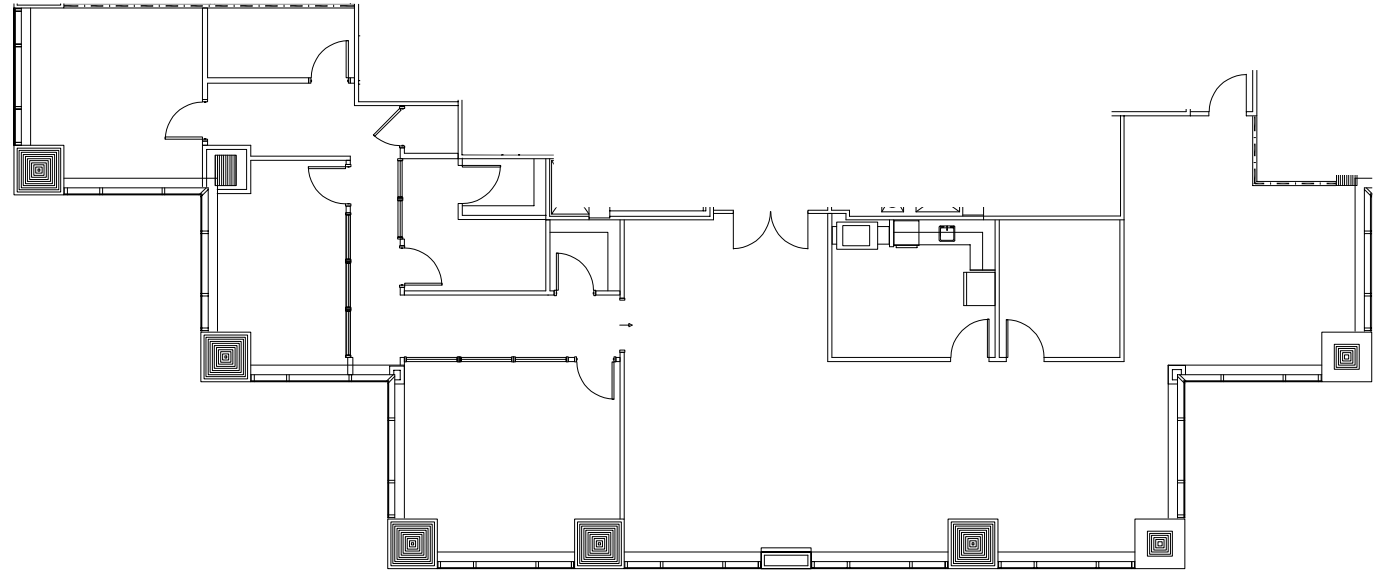

WESTON
CENTRE

SUITE 2910
3,613 RSF

SCHEDULE A
LEASING TOUR

Hayley Ruggles

210.710.4722

HRuggles@Endurasa.com

SCALE: N.T.S.

LOCATION MAP