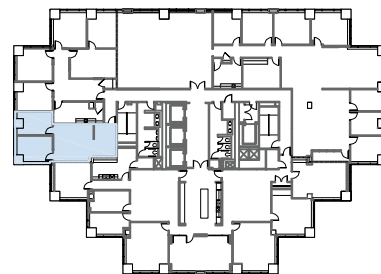

SCALE: N.T.S.

LOCATION MAP