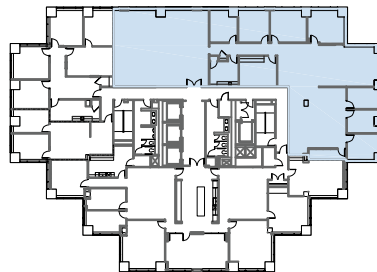

LOCATION MAP

112 E. Pecan St. | Downtown's Best Address™