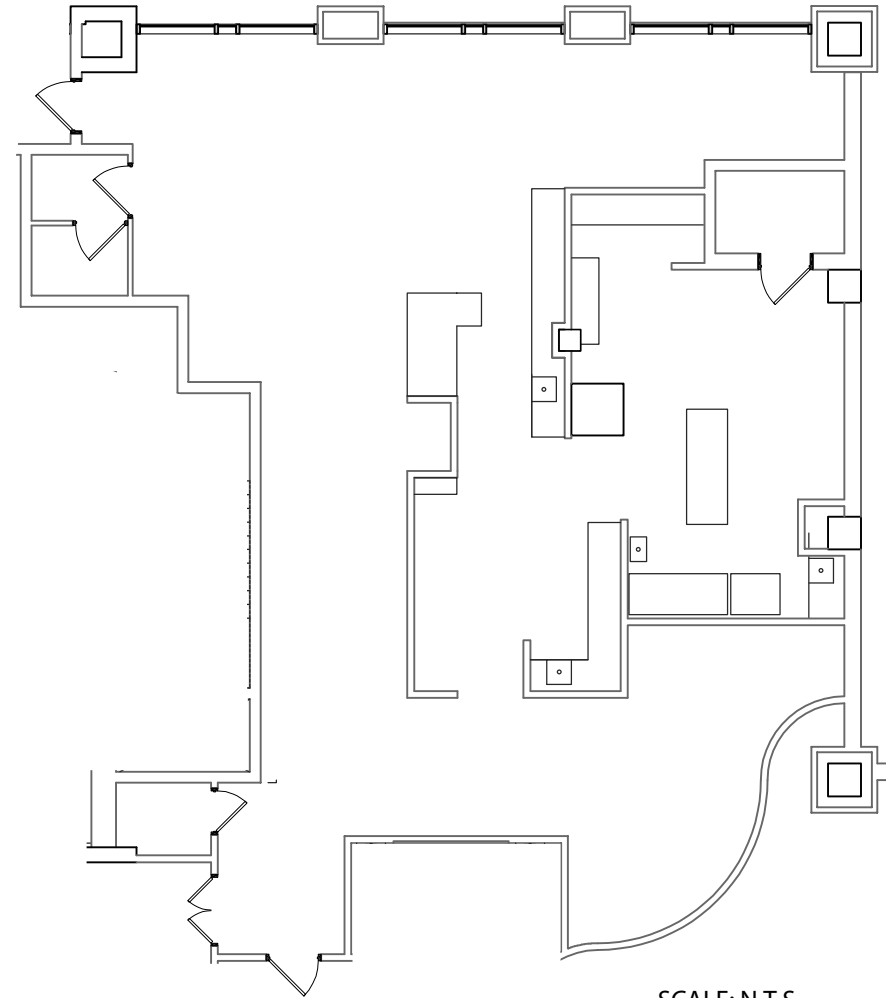

SUITE 150  
2,375 RSF

SCHEDULE A  
LEASING TOUR

Hayley Ruggles

210.710.4722  
HRuggles@Endurasa.com

SCALE: N.T.S.

LOCATION MAP

112 E. Pecan St. | Downtown's Best Address™