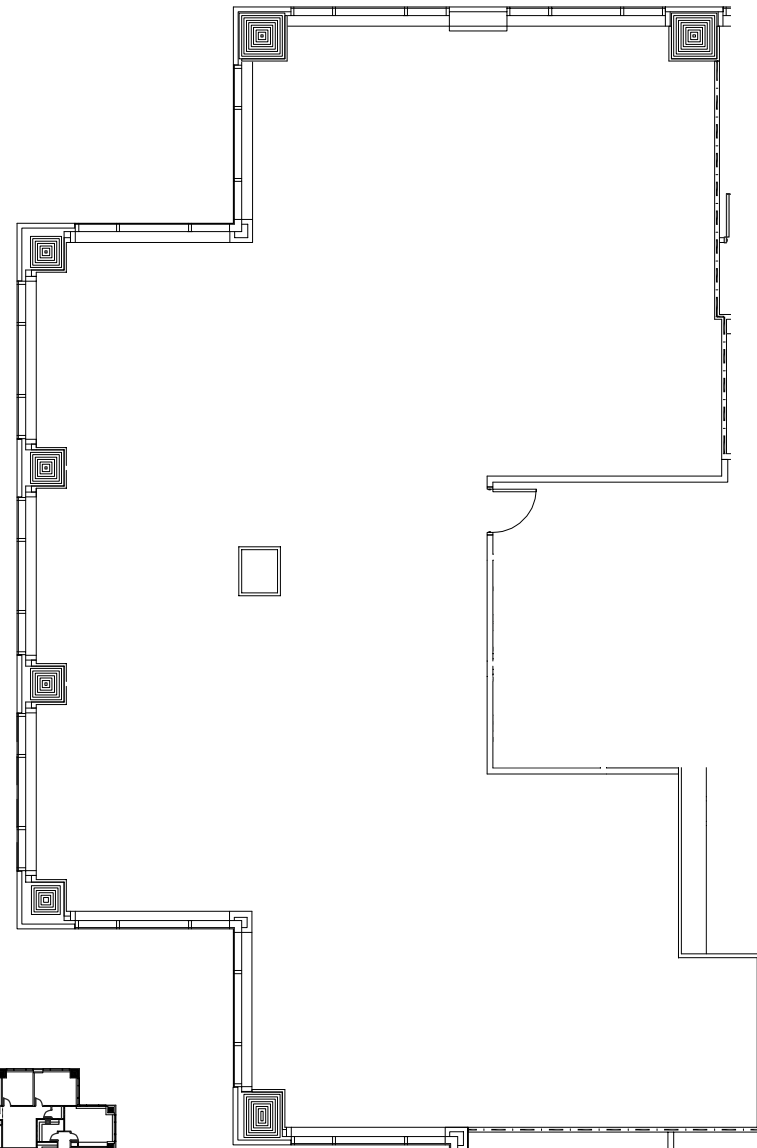

WESTON
CENTRE

SUITE 1380

3,850 RSF

SCHEDULE A
LEASING TOUR

Hayley Ruggles

210.710.4722

HRuggles@Endurasa.com

SCALE: N.T.S.

LOCATION MAP

112 E. Pecan St. | Downtown's Best Address™