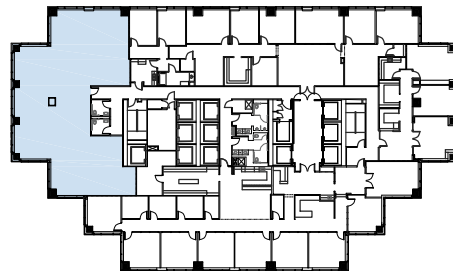

LOCATION MAP

112 E. Pecan St. | Downtown's Best Address™