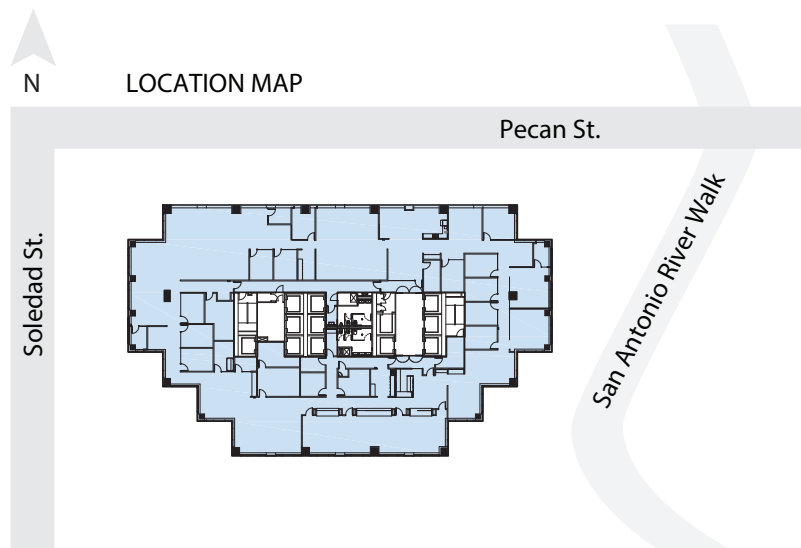

SCHEDULE A LEASING TOUR

Hayley Ruggles

210.710.4722

HRuggles@Endurasa.com

Downtown's Best Address™