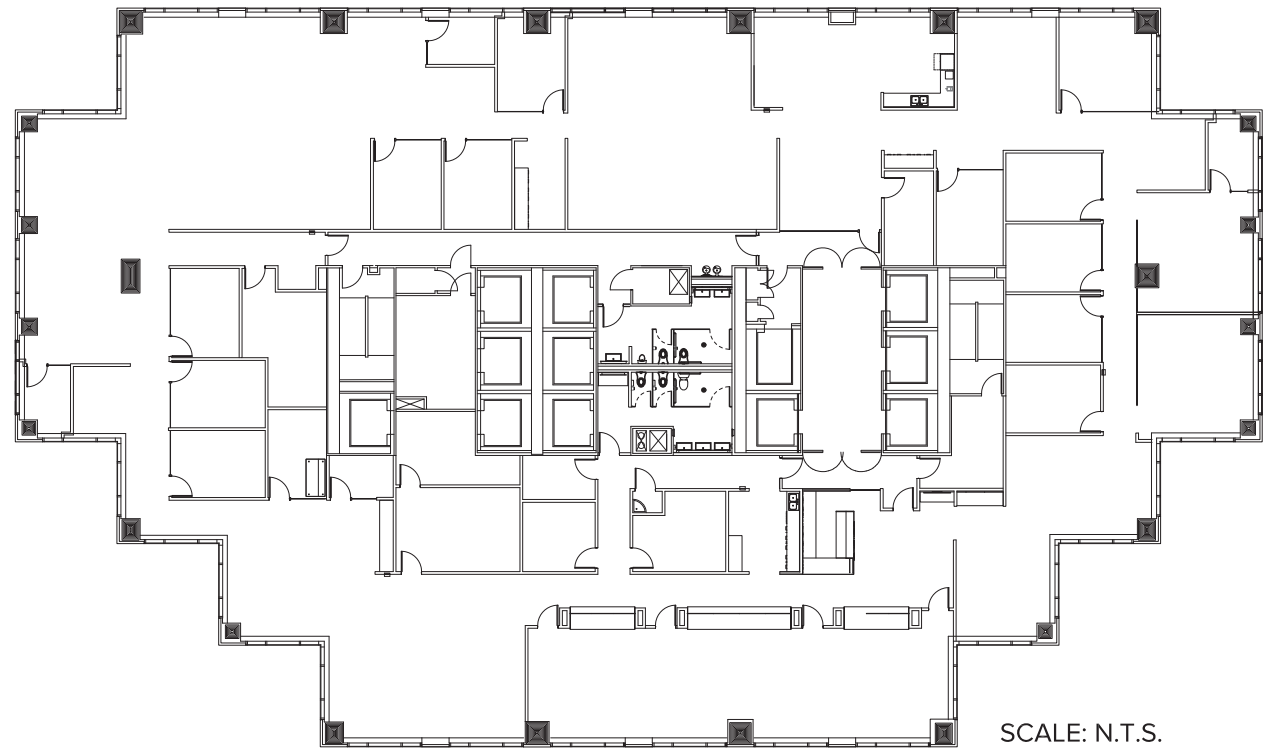

WESTON CENTRE

SUITE 900

16,685 RSF

112 E. Pecan St.

San Antonio, TX 78205

WestonCentre.com

SCHEDULE A LEASING TOUR

Hayley Ruggles