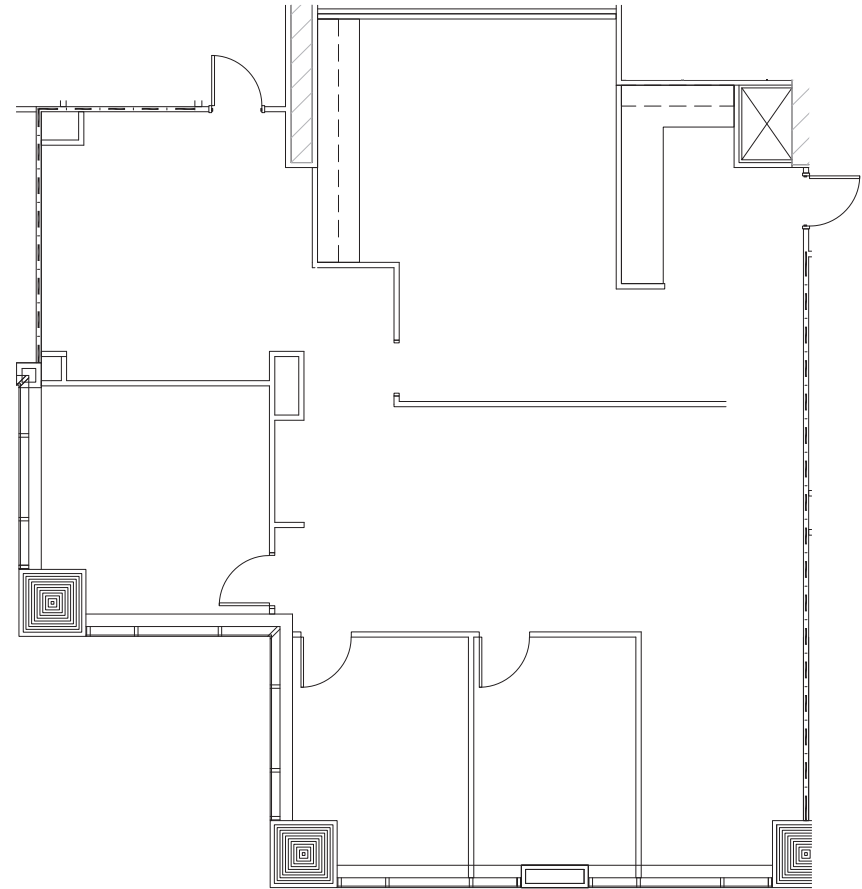

WESTON CENTRE

SUITE 2615

2,566 RSF

112 E. Pecan St.

San Antonio, TX 78205

WestonCentre.com

SCHEDULE A LEASING TOUR

Hayley Ruggles

210.710.4722

HRuggles@Endurasa.com

SCALE: 3/32" = 1'-0"