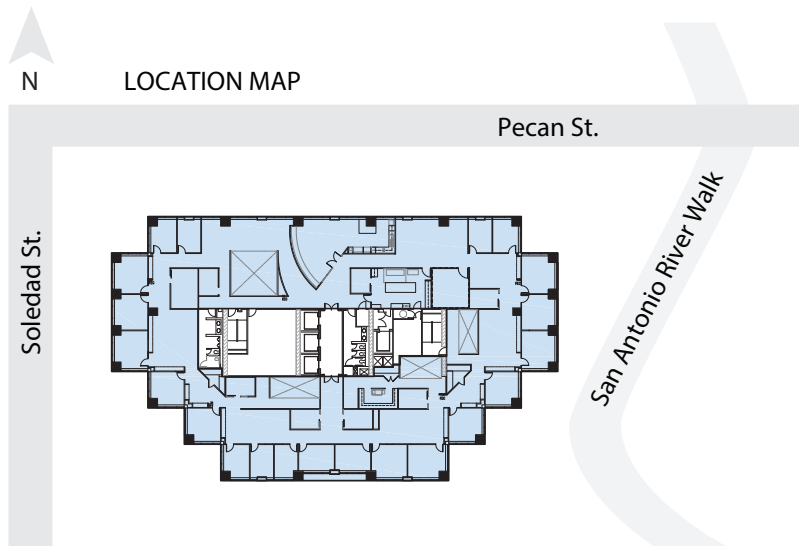

Downtown's Best Address™