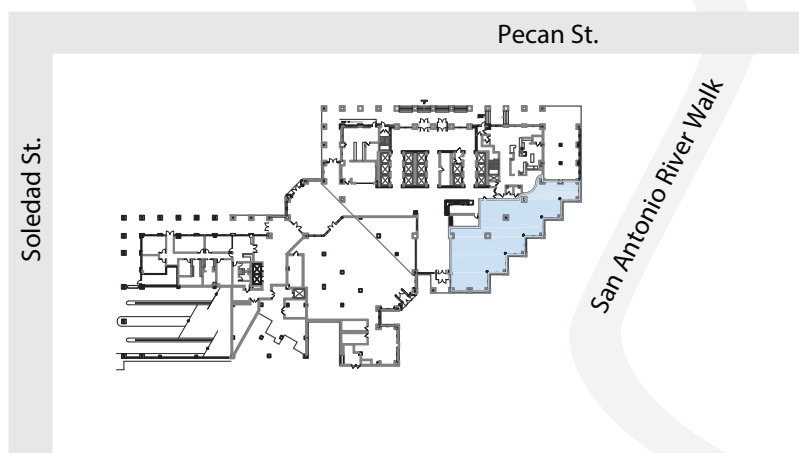

LOCATION MAP