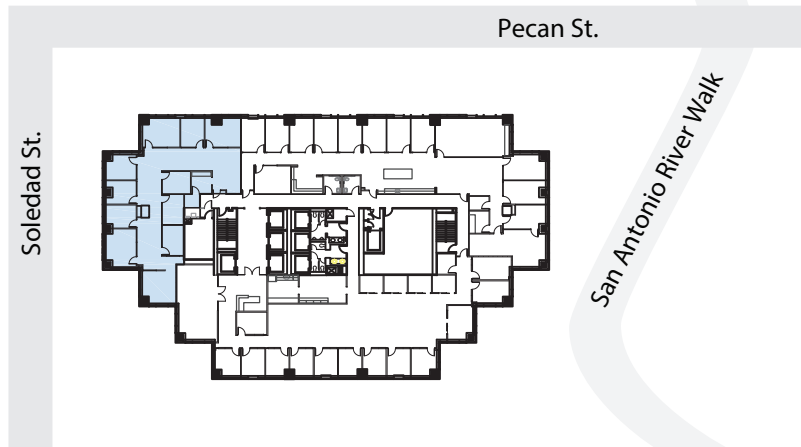

LOCATION MAP

Downtown's Best Address™