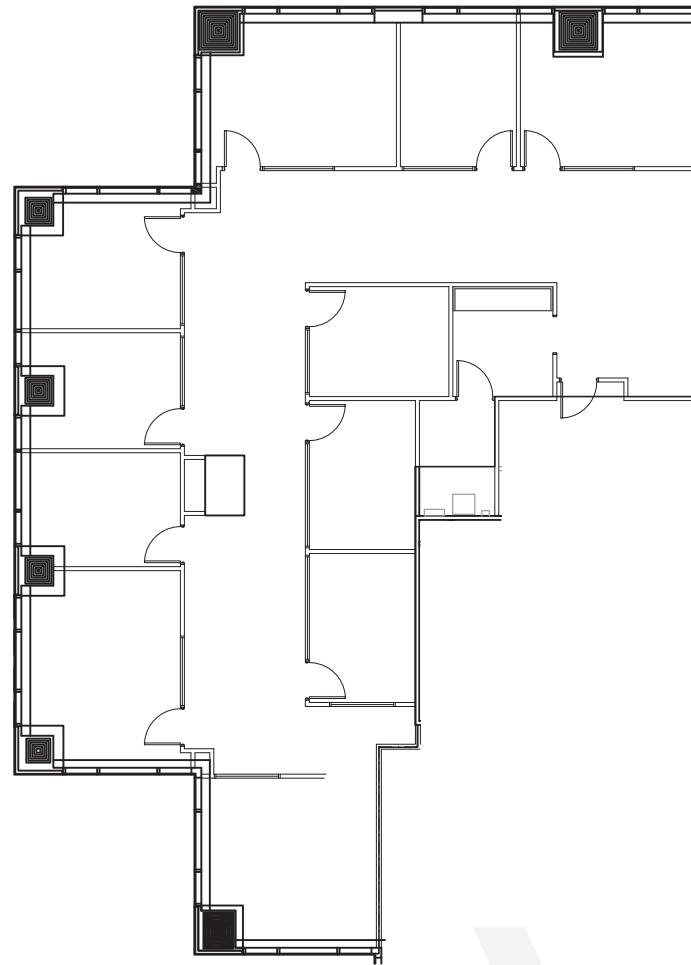

WESTON CENTRE

SUITE 1530

3,834 RSF

112 E. Pecan St.

San Antonio, TX 78205

WestonCentre.com

SCHEDULE A LEASING TOUR

Hayley Ruggles

210.710.4722

HRuggles@Endurasa.com

LOCATION MAP