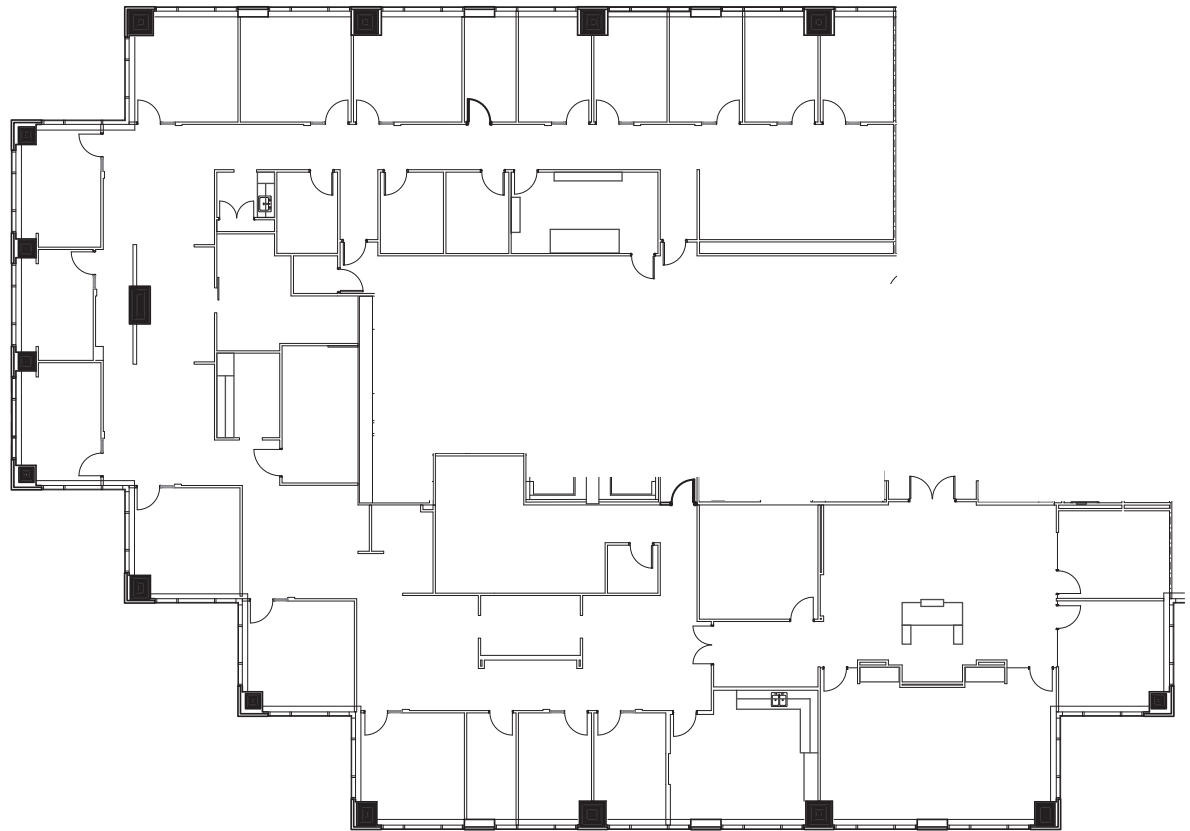

WESTON CENTRE

SUITE 1200

12,702 RSF

112 E. Pecan St.

San Antonio, TX 78205

WestonCentre.com

SCHEDULE A LEASING TOUR

Hayley Ruggles

210.710.4722

HRuggles@Endurasa.com

SCALE: N.T.S.