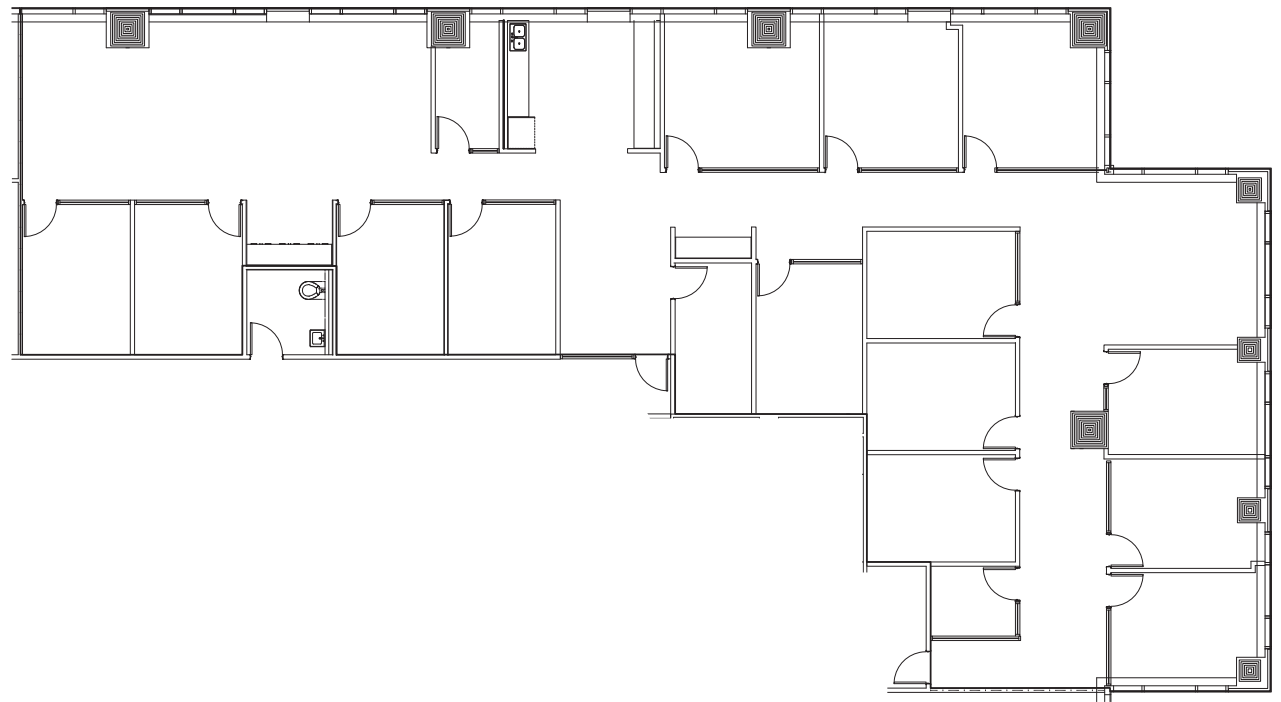

WESTON CENTRE

SUITE 1000

5,873 RSF

112 E. Pecan St.

San Antonio, TX 78205

WestonCentre.com

SCHEDULE A LEASING TOUR

Hayley Ruggles

210.710.4722

HRuggles@Endurasa.com

SCALE: N.T.S.